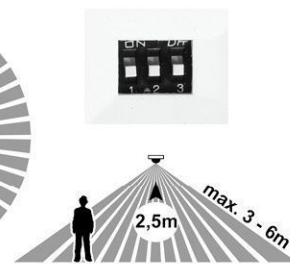

## LED PANELY

NOVINKA  
LED

LEXA

6-12-18W  
max. 1880lm

12-18-24W  
max. 2565lm

6-12-18W  
12-18-24W

3000K 4000K 6000K

18W - Ø 22,5  
24W - Ø 33,0